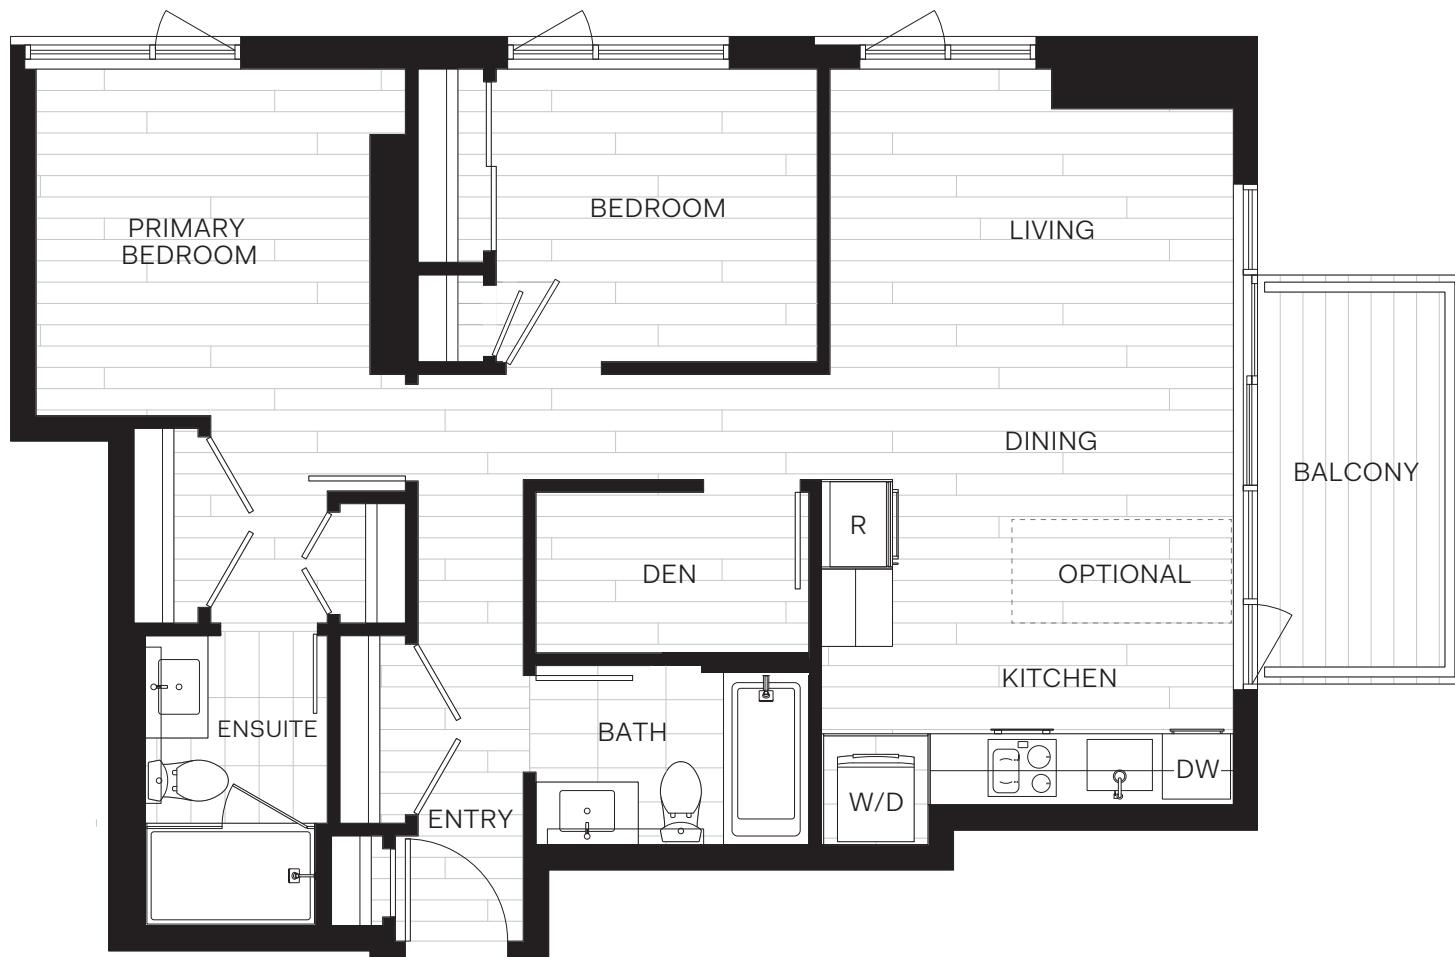

PLAN 2D

2 BEDROOM + DEN

INTERIOR 850 SF

EXTERIOR 72 SF

TOTAL 922 SF

N LEVELS 21 - 28