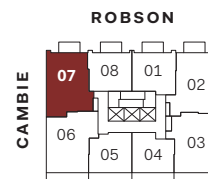

PLAN 2D

2 BEDROOM + DEN

INTERIOR 850 SF

EXTERIOR 72 SF

TOTAL 922 SF

N LEVELS 21 - 28